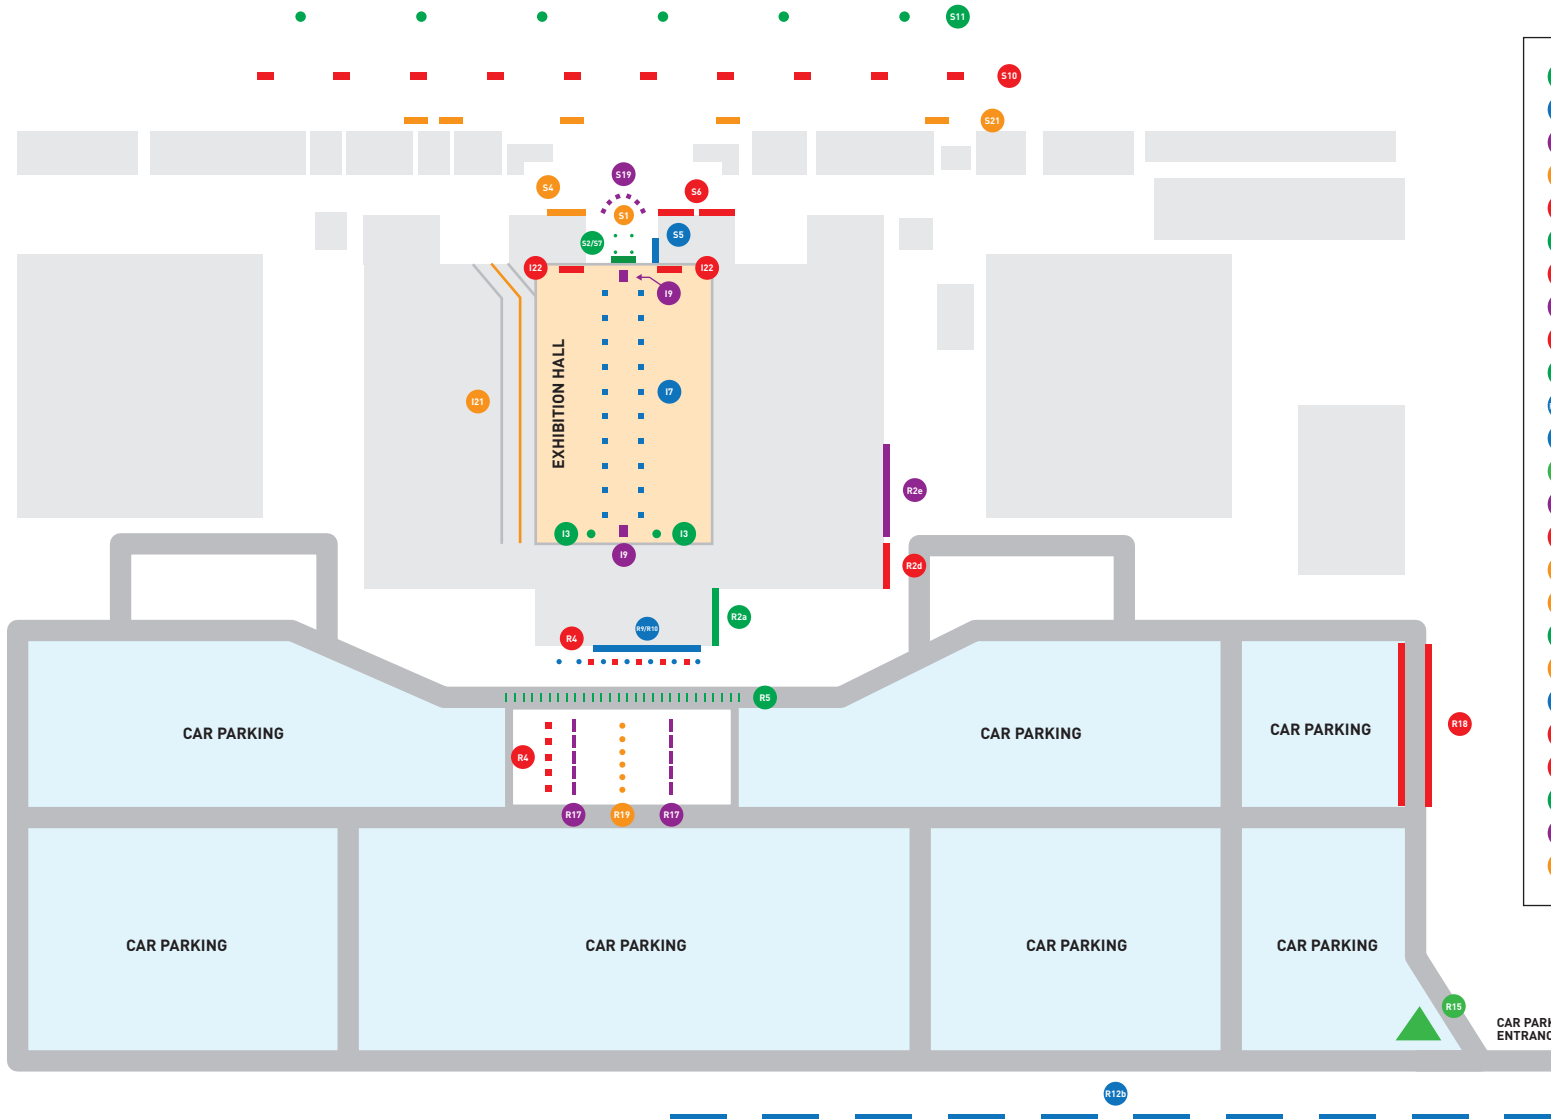

MEBAA

SHOW

- I3 LARGE ENTRANCE PILLARS
- I7 CENTRE AISLES HALL CARPET
- I8 HALL FLOORMATS
- I21 VIP GOLF BUGGY LANE
- I22 TWO LARGE BANNERS NEXT TO STATIC DOORS
- R2a RECEPTION BUILDING SIDE BANNER
- R2d EXHIBITION HALL LARGE BANNER
- R2e EXHIBITION HALL XXL BANNER
- R4 SET OF 5 ENTRANCE AREA TOBLERONES
- R5 50 LARGE BANNERS OPPOSITE THE HALL ENTRANCE
- R6/R10 RECEPTION PACKAGE
- R12b BRANDING OF THE EXIT FENCES
- R15 FREE-STANDING ENTRANCE TRIANGLE
- R17 ENTRANCE SEATING AREA
- R18 ENTRANCE SIDE BANNERS
- R19 STATIC CUBES (SET OF 6)
- S1 AIR TRAFFIC CONTROL TOWER
- S2/S7 XXL GLASS PANELS PLUS 4 PILLARS
- S4 LARGE BANNER ABOVE DUBAI DUTY FREE
- S5 BANNER NEXT TO HALL ENTRANCE
- S6 BANNERS FACING THE STATIC PARK
- S10 FLIGHT LINE SEATING (SET OF 10)
- S11 STATIC LAMPPOSTS (SET OF 6)
- S19 STATIC CUBES (SET OF 6)
- S21 CHALET WALKWAY BANNERS